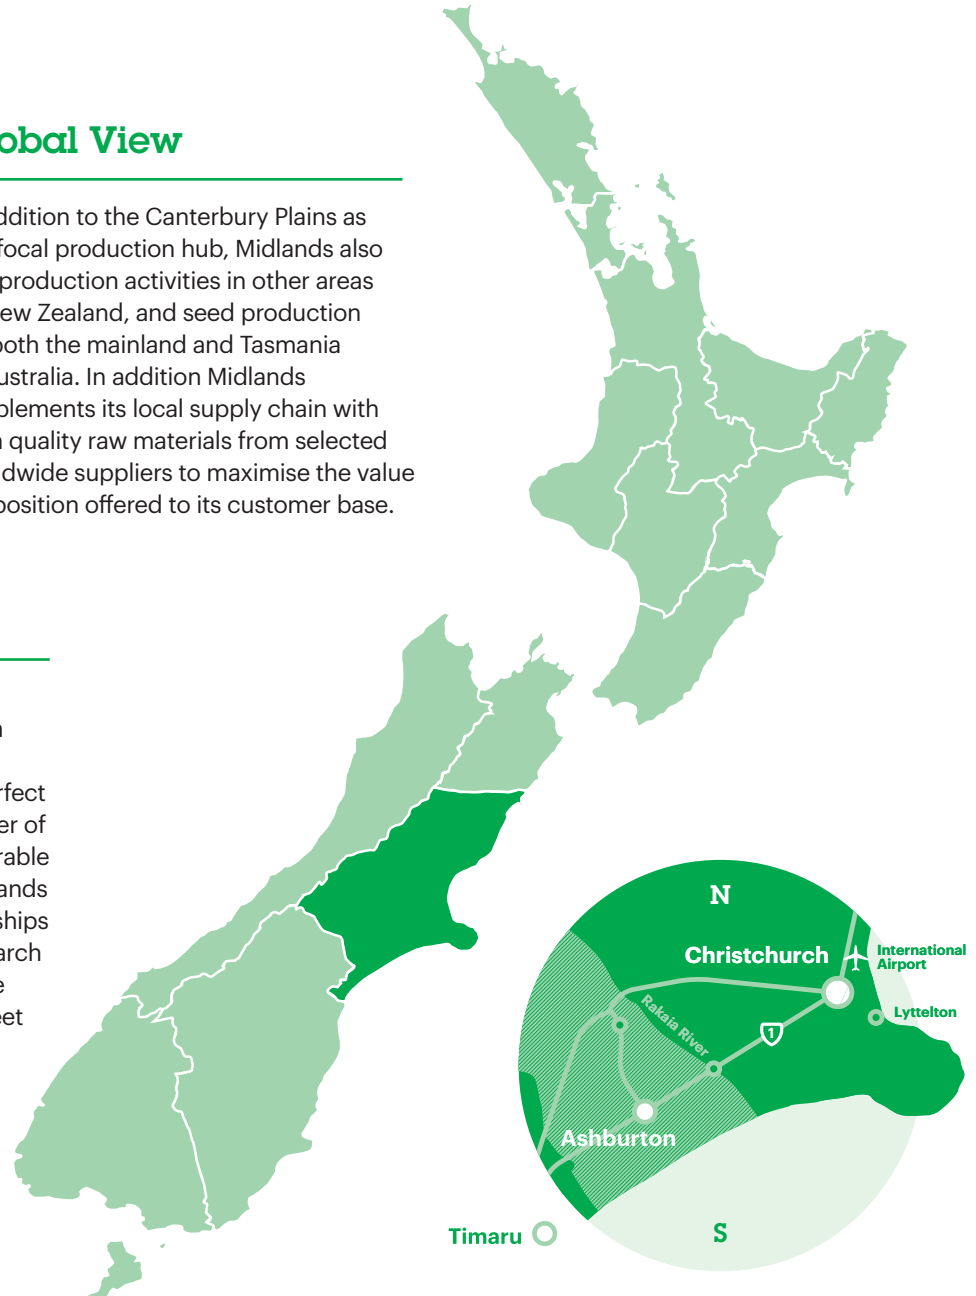

Canterbury Plains

The Canterbury Plains, with their combination of excellent soil types, a temperate climate and an abundant water supply for irrigation, create perfect growing conditions for a large number of arable products. Couple these favourable conditions with the expertise of Midlands personnel, enhanced by the relationships they have with world renowned research and marketing organisations, and the results are arable products which meet the highest world standards.